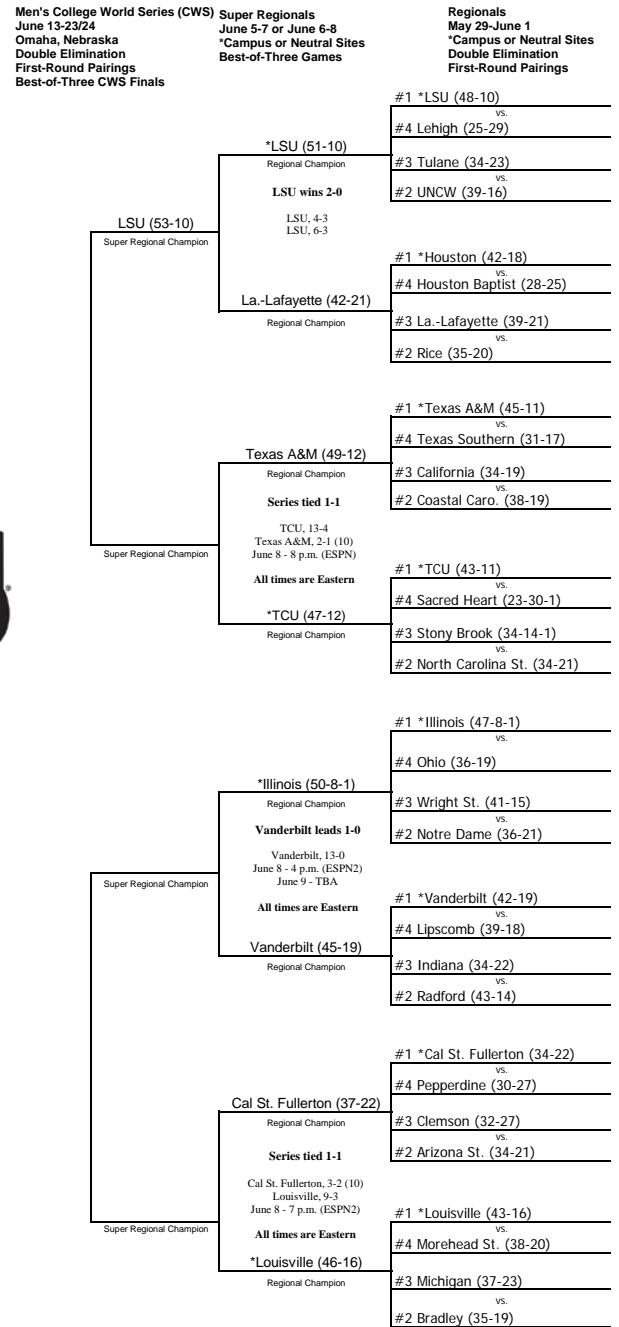

#to be determined, Sunday, June 7