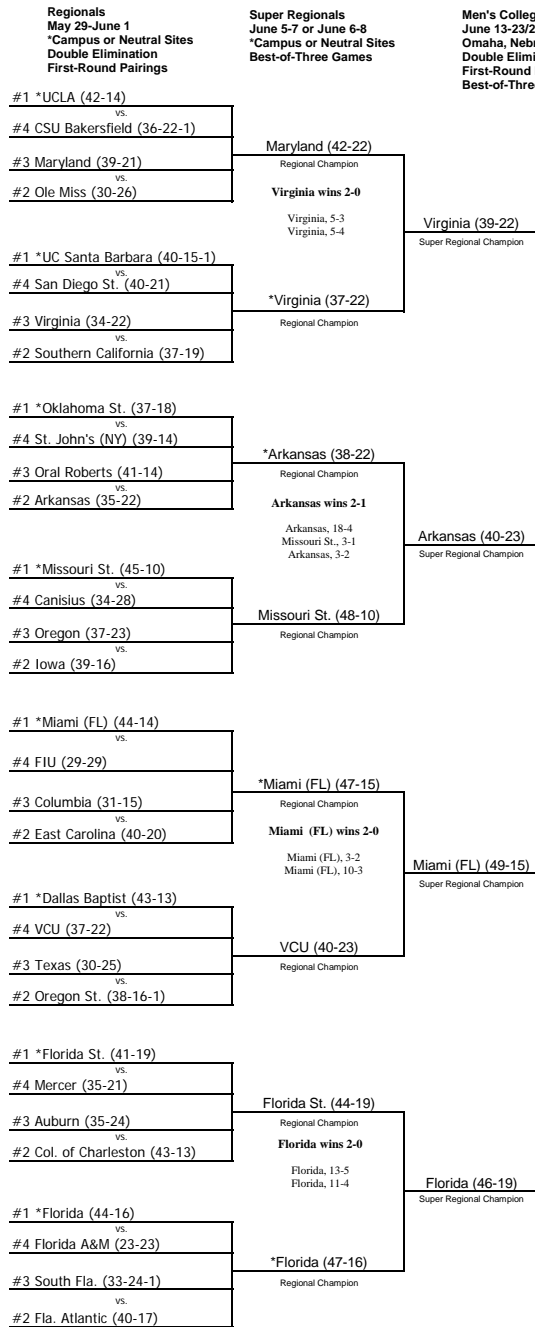

2015 NCAA Division I Baseball Championship

National Top Eight Seeds

1. UCLA (42-14)
2. LSU (48-10)
3. Louisville (43-16)
4. Florida (44-16)
5. Miami (FL) (44-14)
6. Illinois (47-8-1)
7. TCU (43-11)
8. Missouri St. (45-10)